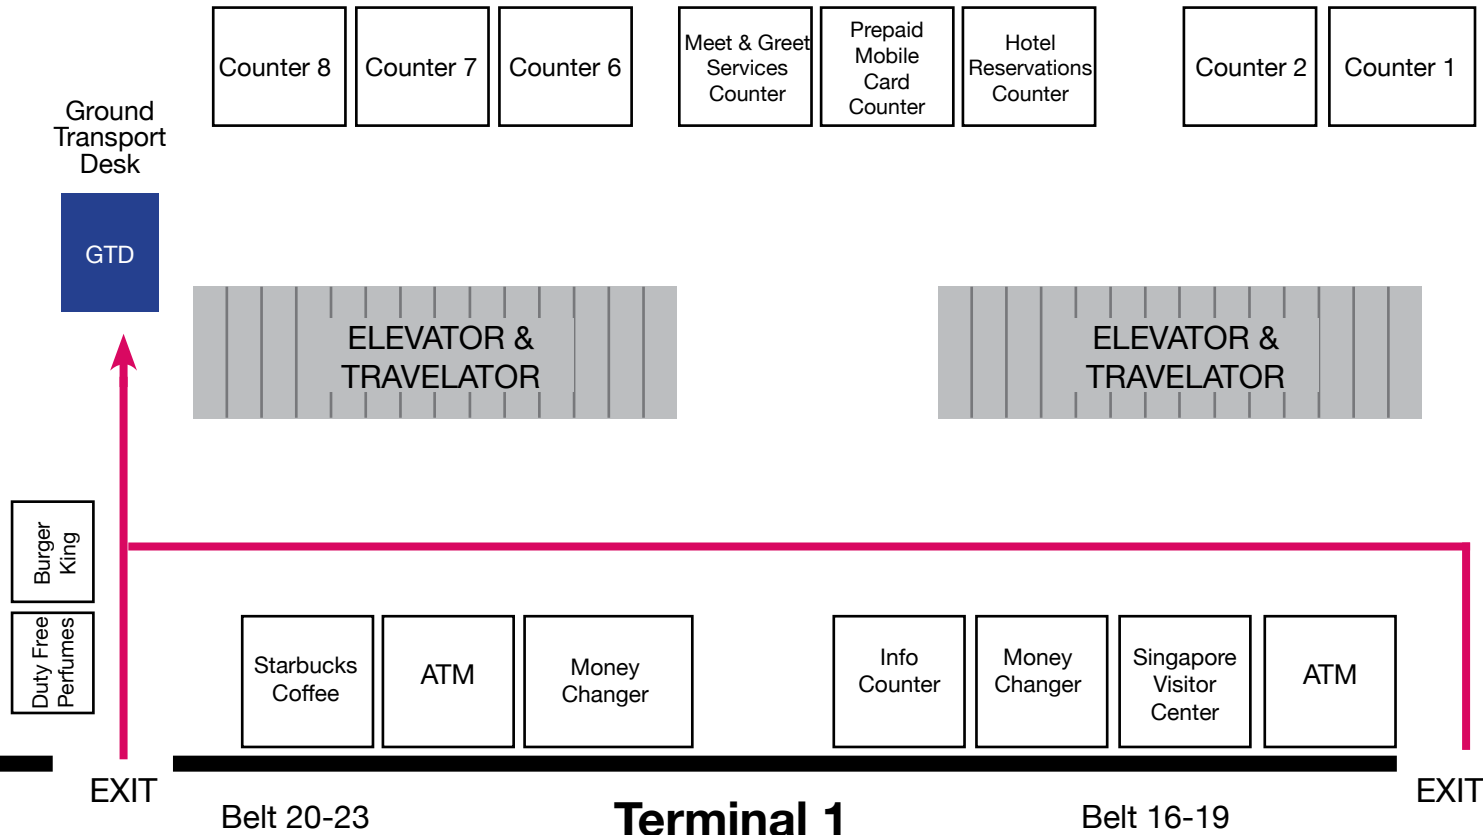

Taxi Stand

DRIVEWAY

Taxi Stand

Upon arrival, please approach the staff at the Ground Transport Desk to arrange the complimentary shuttle service to hotel.

Updated as of December 2016.

GRAND MERCURE
SINGAPORE ROXY

DRIVEWAY

Upon arrival, please approach the staff at the Ground Transport Desk to arrange the complimentary shuttle service to hotel.

Updated as of December 2016.

GRAND MERCURE
SINGAPORE ROXY

DRIVEWAY

Belt 45-48

Terminal 3

Belt 41-44

Upon arrival, please approach the staff at the Ground Transport Desk to arrange the complimentary shuttle service to hotel.

Updated as of December 2016.

GRAND MERCURE
SINGAPORE ROXY