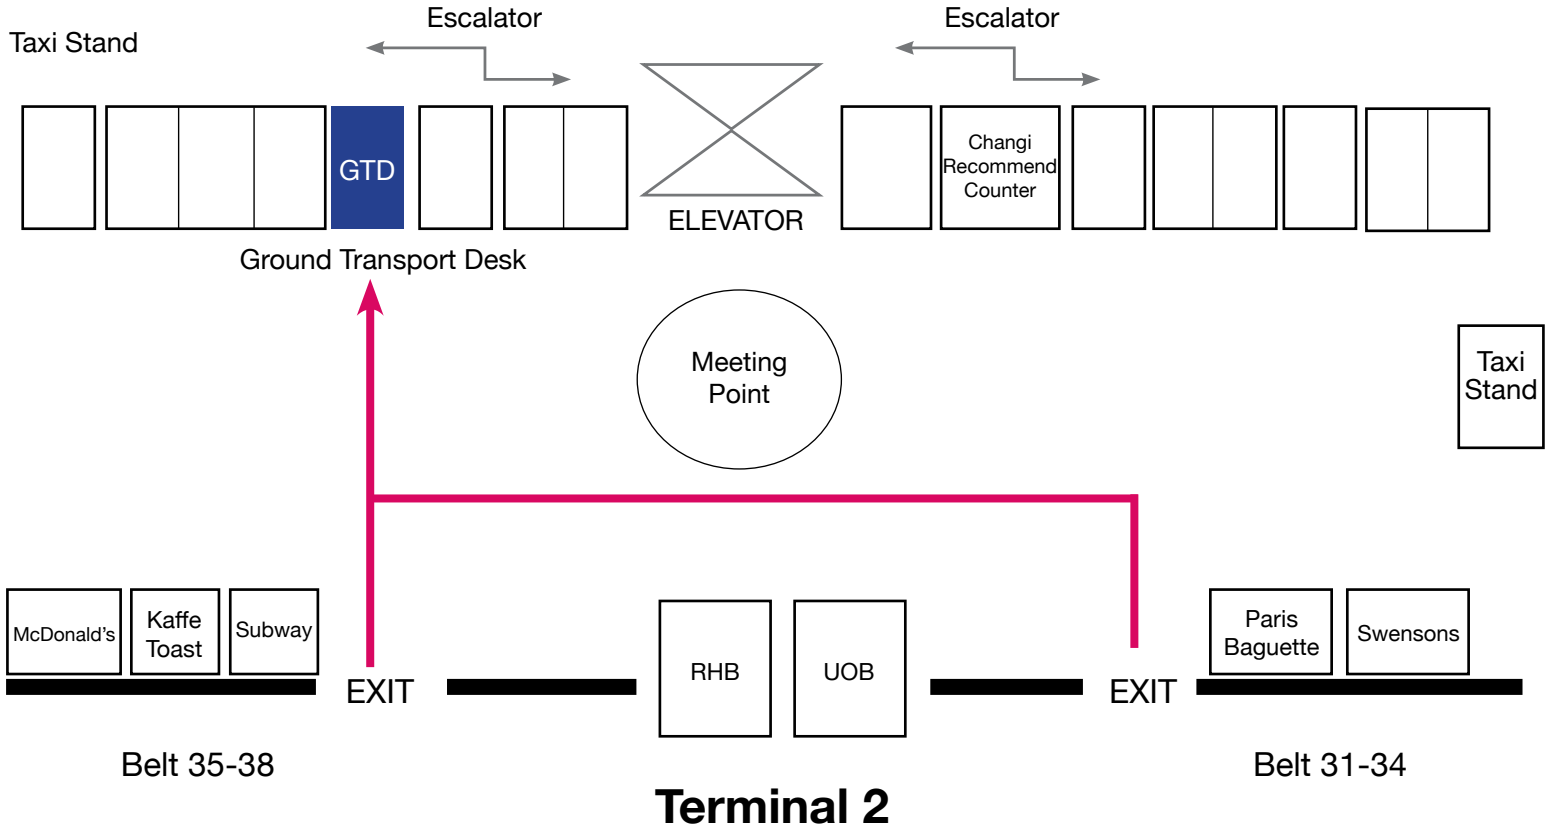

Taxi Stand

DRIVEWAY

Taxi Stand

Upon arrival, please approach the staff at the Ground Transport Desk to arrange the complimentary shuttle service to hotel.

Updated as of December 2016.

GRAND MERCURE  
SINGAPORE ROXY

DRIVEWAY

Upon arrival, please approach the staff at the Ground Transport Desk to arrange the complimentary shuttle service to hotel.

Updated as of December 2016.

GRAND MERCURE  
SINGAPORE ROXY

DRIVEWAY

Belt 45-48

### Terminal 3

Belt 41-44

Upon arrival, please approach the staff at the Ground Transport Desk to arrange the complimentary shuttle service to hotel.

Updated as of December 2016.

GRAND MERCURE  
SINGAPORE ROXY