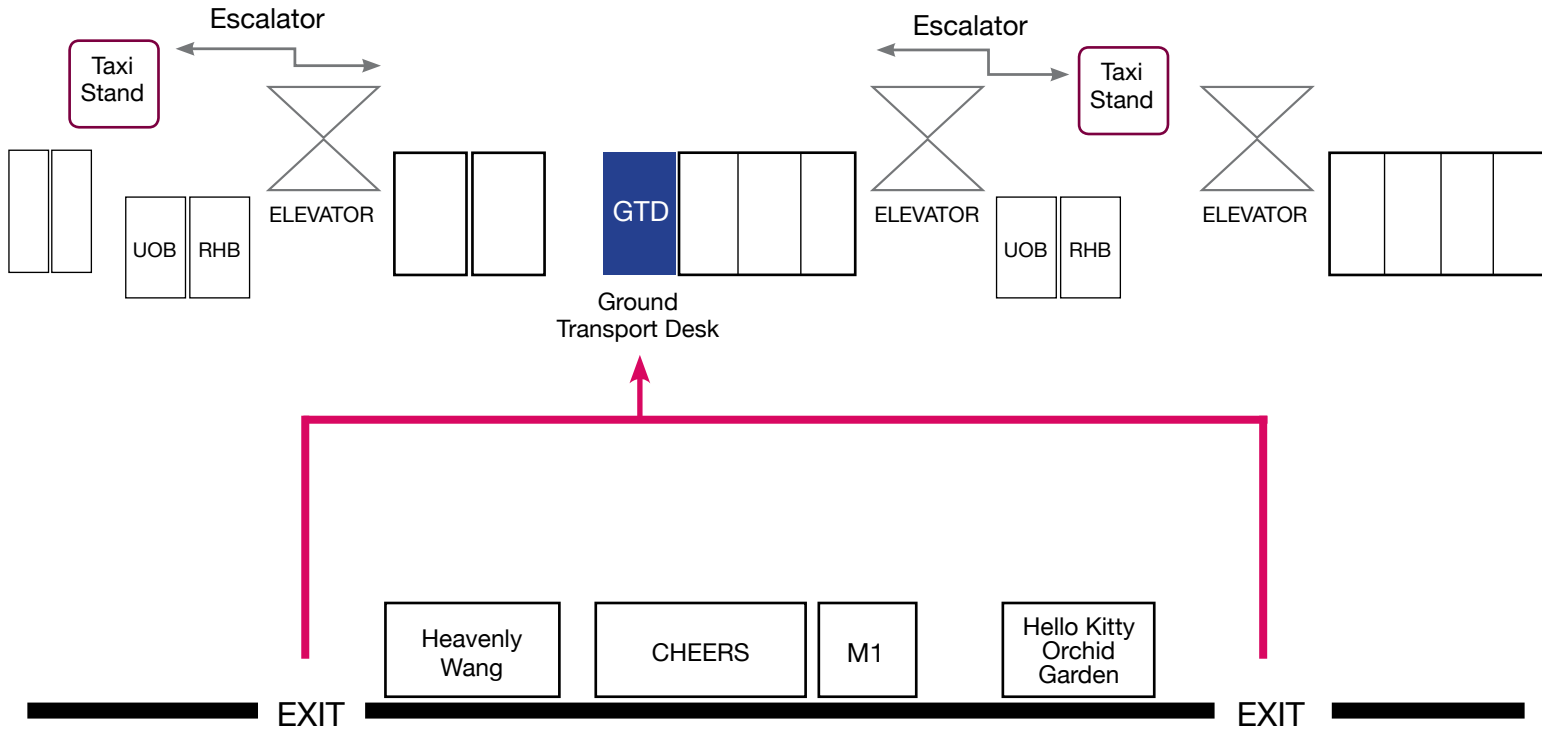

Taxi Stand

DRIVEWAY

Taxi Stand

Upon arrival, please approach the staff at the Ground Transport Desk to arrange the complimentary shuttle service to hotel.

Updated as of December 2016.

GRAND MERCURE  
SINGAPORE ROXY

DRIVEWAY

Upon arrival, please approach the staff at the Ground Transport Desk to arrange the complimentary shuttle service to hotel.

Updated as of December 2016.

GRAND MERCURE  
SINGAPORE ROXY

DRIVEWAY

Belt 45-48

### Terminal 3

Belt 41-44

Upon arrival, please approach the staff at the Ground Transport Desk to arrange the complimentary shuttle service to hotel.

Updated as of December 2016.

GRAND MERCURE  
SINGAPORE ROXY