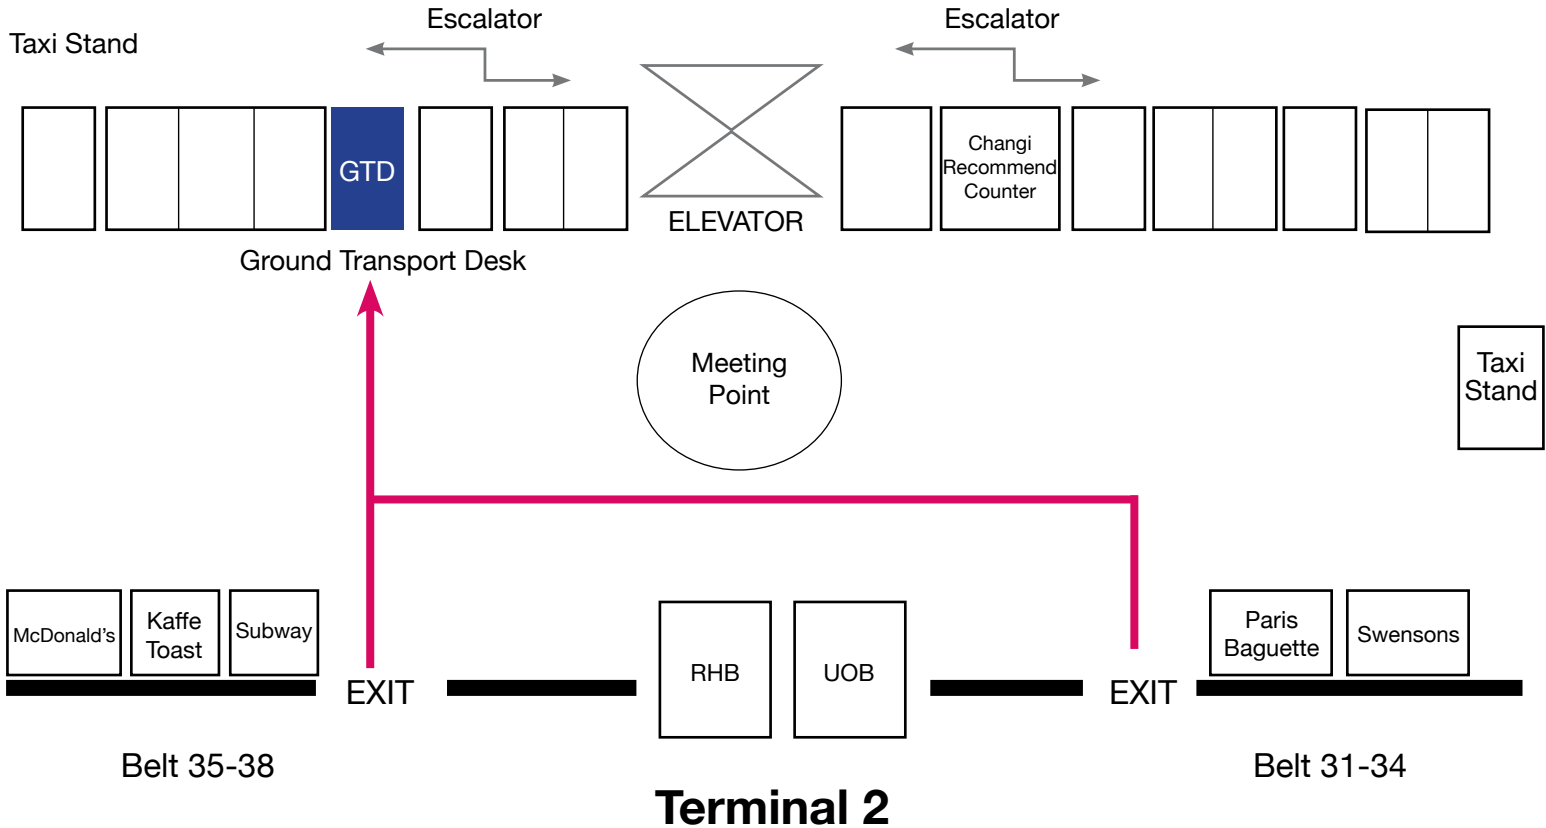

Taxi Stand

DRIVEWAY

Taxi Stand

Upon arrival, please approach the staff at the Ground Transport Desk to arrange the complimentary shuttle service to hotel.

Updated as of December 2016.

GRAND MERCURE
SINGAPORE ROXY

DRIVEWAY

Upon arrival, please approach the staff at the Ground Transport Desk to arrange the complimentary shuttle service to hotel.

Updated as of December 2016.

GRAND MERCURE
SINGAPORE ROXY

DRIVEWAY

Belt 45-48

Terminal 3

Belt 41-44

Upon arrival, please approach the staff at the Ground Transport Desk to arrange the complimentary shuttle service to hotel.

Updated as of December 2016.

GRAND MERCURE
SINGAPORE ROXY