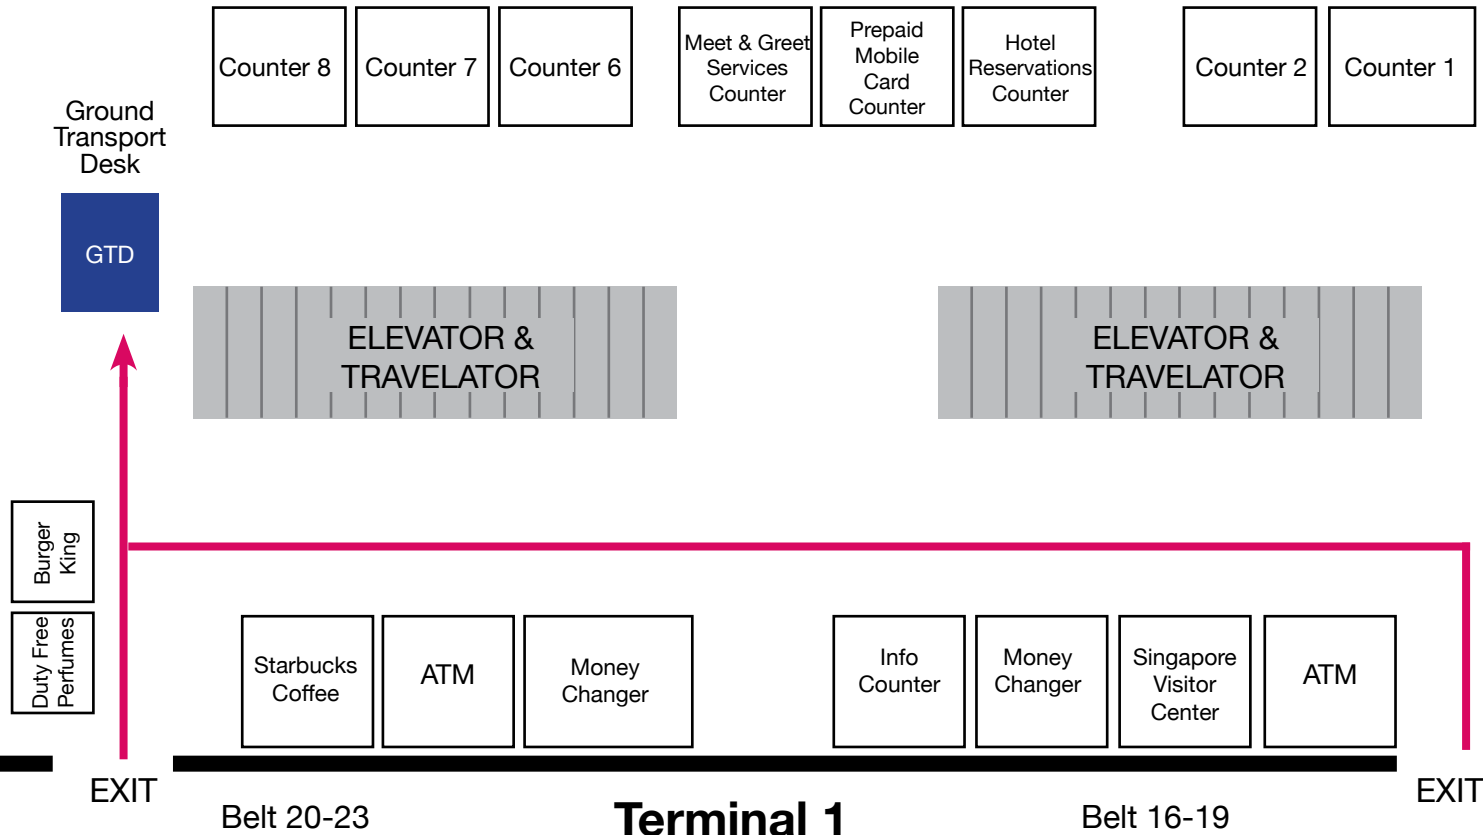

Taxi Stand

DRIVEWAY

Taxi Stand

Upon arrival, please approach the staff at the Ground Transport Desk to arrange the complimentary shuttle service to hotel.

Updated as of December 2016.

GRAND MERCURE  
SINGAPORE ROXY

DRIVEWAY

Upon arrival, please approach the staff at the Ground Transport Desk to arrange the complimentary shuttle service to hotel.

Updated as of December 2016.

GRAND MERCURE  
SINGAPORE ROXY

DRIVEWAY

Belt 45-48

### Terminal 3

Belt 41-44

Upon arrival, please approach the staff at the Ground Transport Desk to arrange the complimentary shuttle service to hotel.

Updated as of December 2016.

GRAND MERCURE  
SINGAPORE ROXY