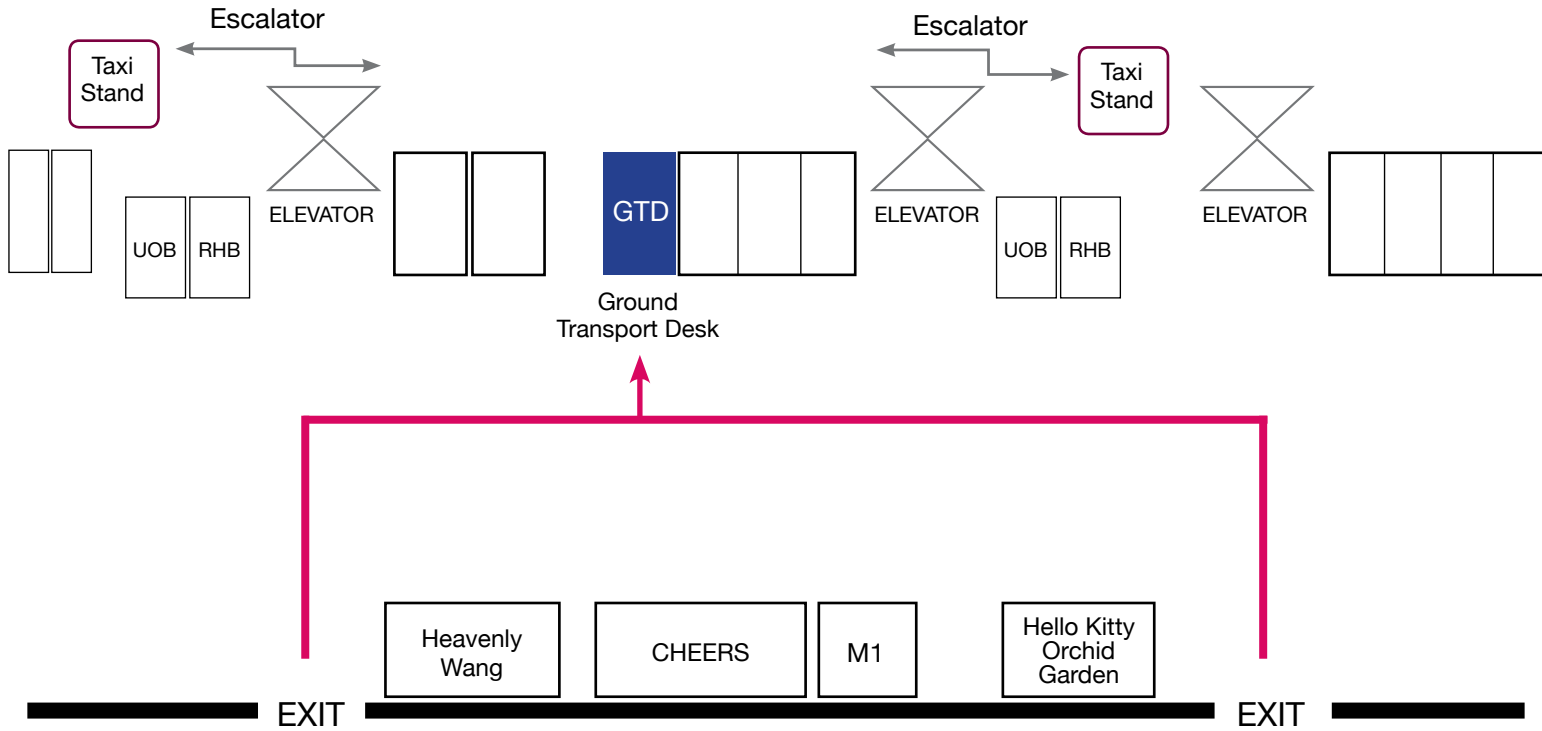

Taxi Stand

DRIVEWAY

Taxi Stand

Upon arrival, please approach the staff at the Ground Transport Desk to arrange the complimentary shuttle service to hotel.

Updated as of December 2016.

GRAND MERCURE
SINGAPORE ROXY

DRIVEWAY

Upon arrival, please approach the staff at the Ground Transport Desk to arrange the complimentary shuttle service to hotel.

Updated as of December 2016.

GRAND MERCURE
SINGAPORE ROXY

DRIVEWAY

Belt 45-48

Terminal 3

Belt 41-44

Upon arrival, please approach the staff at the Ground Transport Desk to arrange the complimentary shuttle service to hotel.

Updated as of December 2016.

GRAND MERCURE
SINGAPORE ROXY